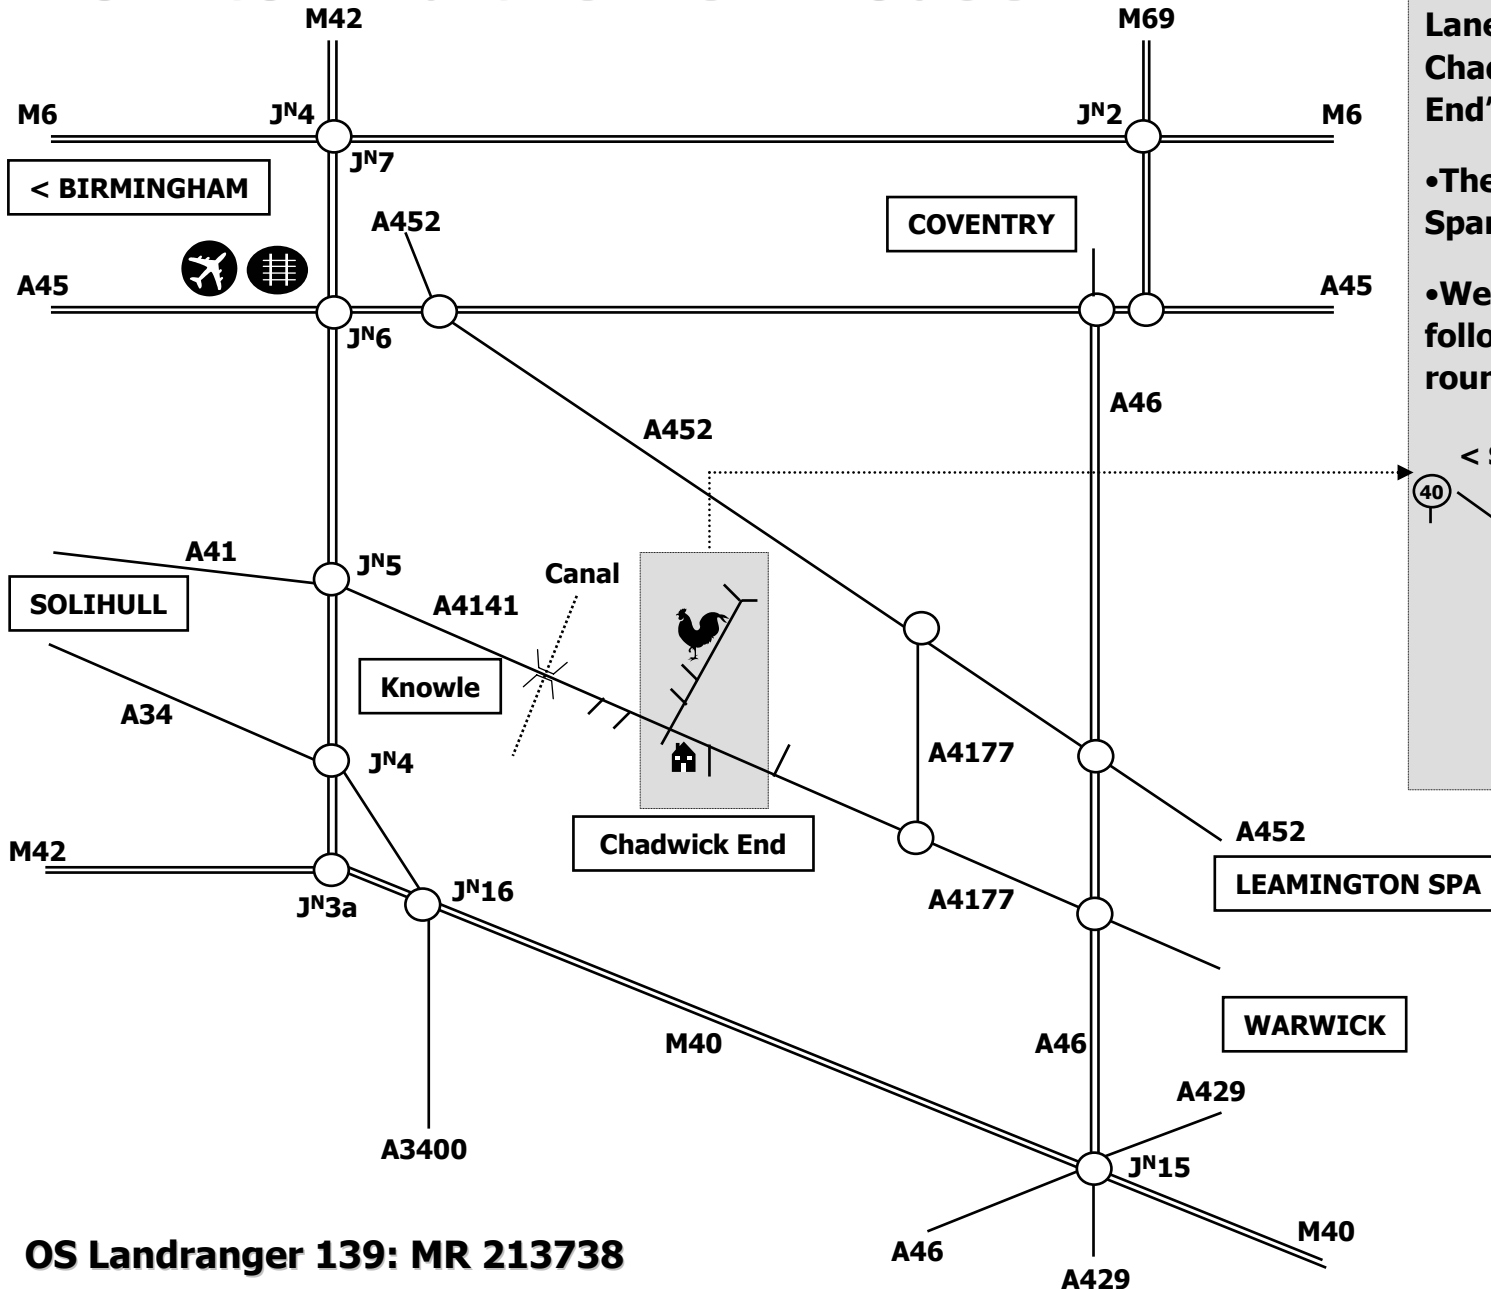

# How to find the Hen House

- From the A4141 (old A41) Solihull to Warwick road, turn into Oldwich Lane West in the middle of Chadwick End village (signed 'Fen End' and 'Leisure Drive')
- The Hen House is on the left after Sparrow Cock Lane
- We are in the far left corner - follow the gravel round !

5, The Hen House,  
Oldwich Lane West,  
Chadwick End,  
Solihull B93 0BJ, UK

Tel: +44 (0)1564 784200  
Fax: +44 (0)1564 782555  
E-mail: [projectoffice@icdp.net](mailto:projectoffice@icdp.net)

OS Landranger 139: MR 213738